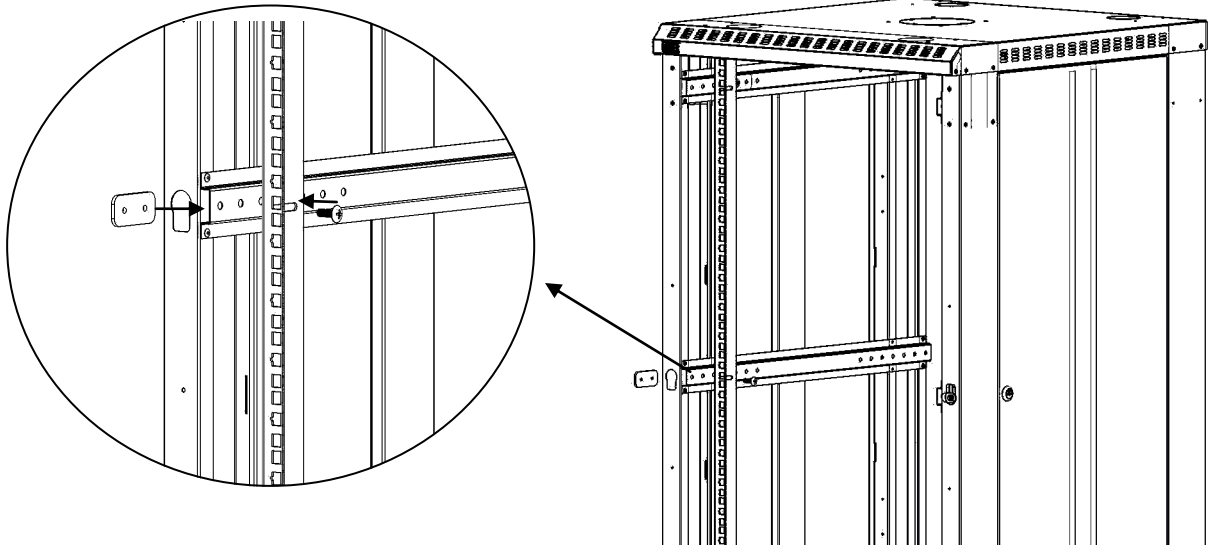

Tools needed:

What's in the box?

Step 1:

Step 2:

For details about product warranty, please visit www.kendallhoward.com

DISCLAIMER: Kendall Howard LLC. endeavors to make this manual accurate and complete. However, Kendall Howard LLC makes no representations or warranties of any kind, expressed or implied, about whether the use of products contained herein would infringe any rights or the correctness, accuracy or reliability of the information contained herein or that said information covers all details, conditions or variations. The information herein does not provide for every possible contingency in connection with the installation or use of the product(s). The information contained in this document is subject to change without notice or obligation. Kendall Howard LLC assumes no responsibility for the accuracy, completeness or reliability of the information contained in this document. Any reliance placed on the information is therefore strictly at your own risk.