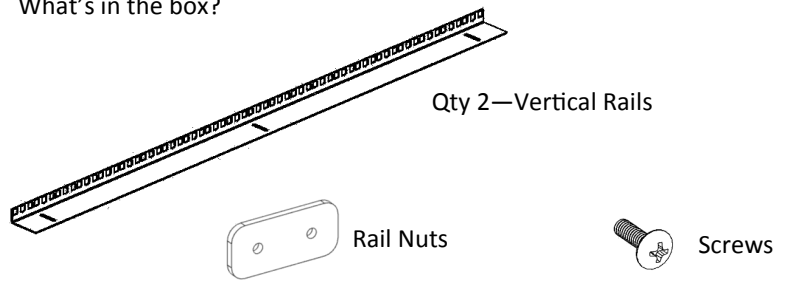

Tools needed:

What's in the box?