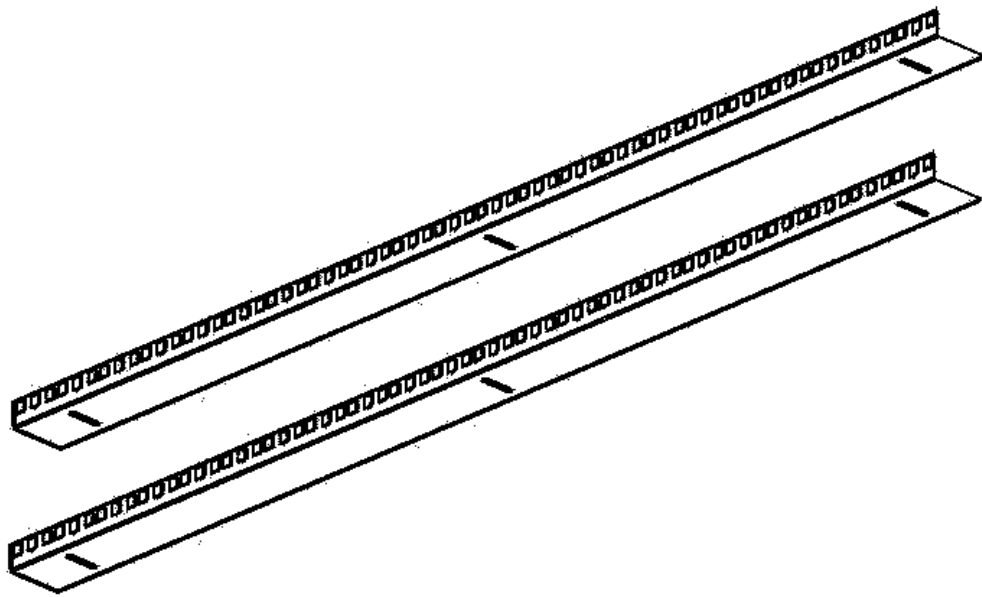

KENDALL HOWARD ®

Assembly Instructions **LINIER Vertical Rail Kits**

Address: 10152 Liberty Lane
Chisago City, Minnesota, 55013
United States of America

Phone: 651-213-1333
Fax: 800-418-6897

www.kendallhoward.com